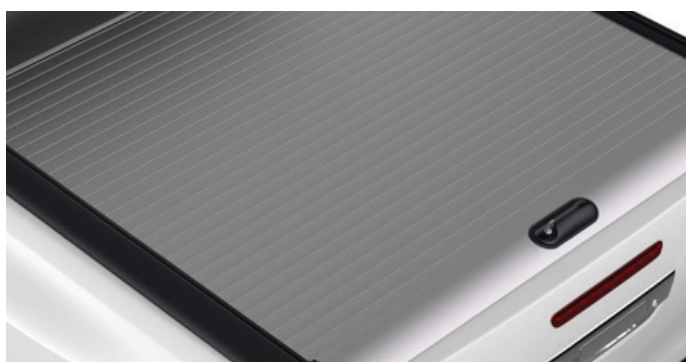

*Also available in black for €3,070.00

ALUMINIUM ROLL COVER WITH HIGH OVER BAR

€4,370.00*

The roll cover combines the modern and stylish look with practical, multistage opening. The lock ensures protection of goods stored in the cargo area