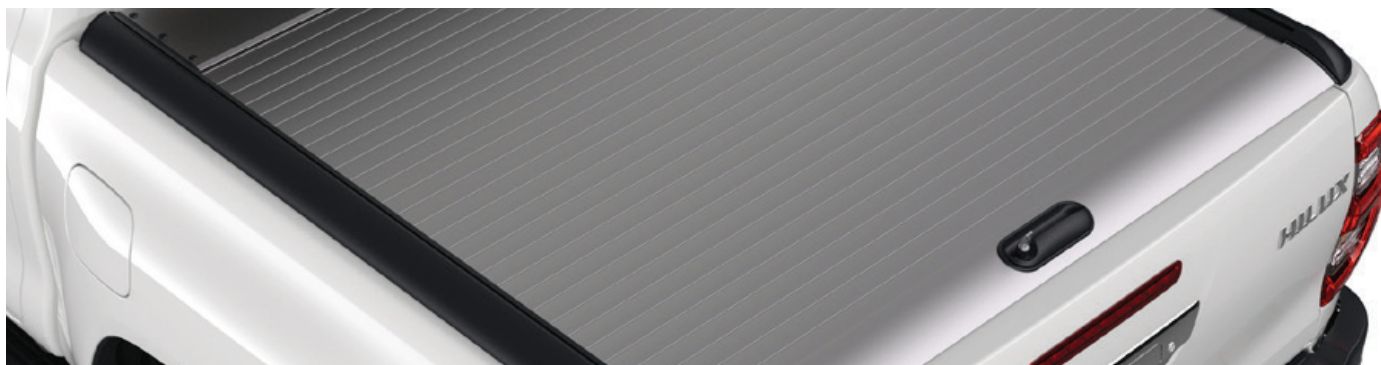

ALUMINIUM ROLL COVER

€2,765.00*

The roll cover combines the modern and stylish look with practical, multistage opening. The lock ensures protection of goods stored in the cargo area.

*Also available in black for €3,070.00