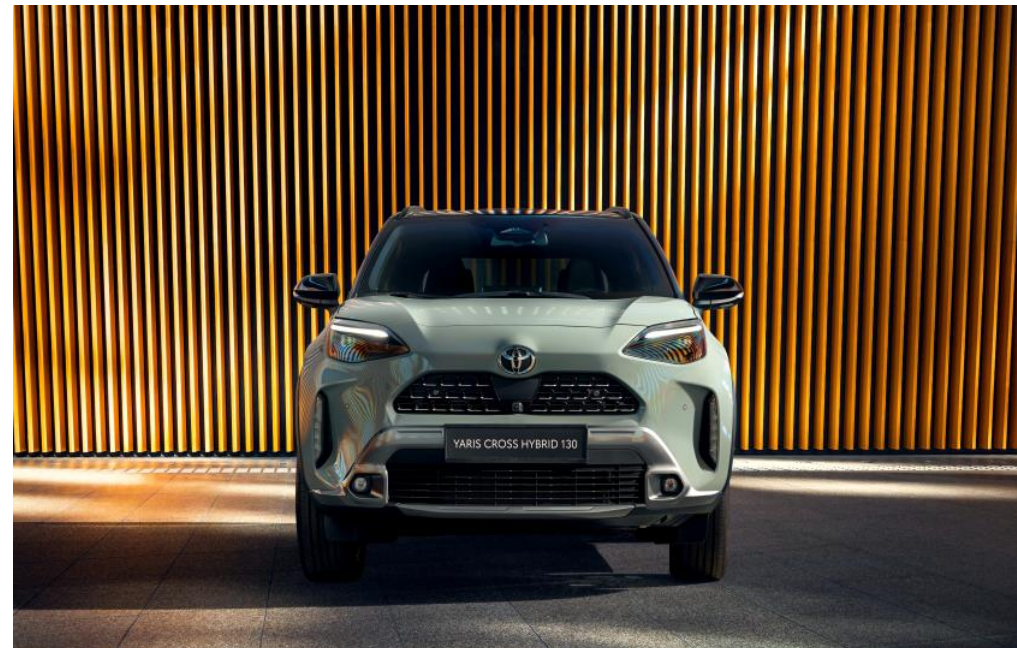

YARIS CROSS

Wherever life leads you, take it in your stride. Blending bold, sophisticated looks with spacious and commanding views of the road, Yaris Cross offers genuine SUV attitude on a scale that fits perfectly into the city and beyond. With the powerful compact crossover driven by an advanced hybrid engine to keep you moving, you'll enjoy the confidence to go anywhere you want, when you want. Drive on.

Scan the QR code to learn more about the Yaris Cross

ALL IMAGES CONTAINED IN THIS DOCUMENT ARE FOR ILLUSTRATIVE PURPOSES ONLY.
LOCAL SPECIFICATION MAY VARY.

YARIS CROSS