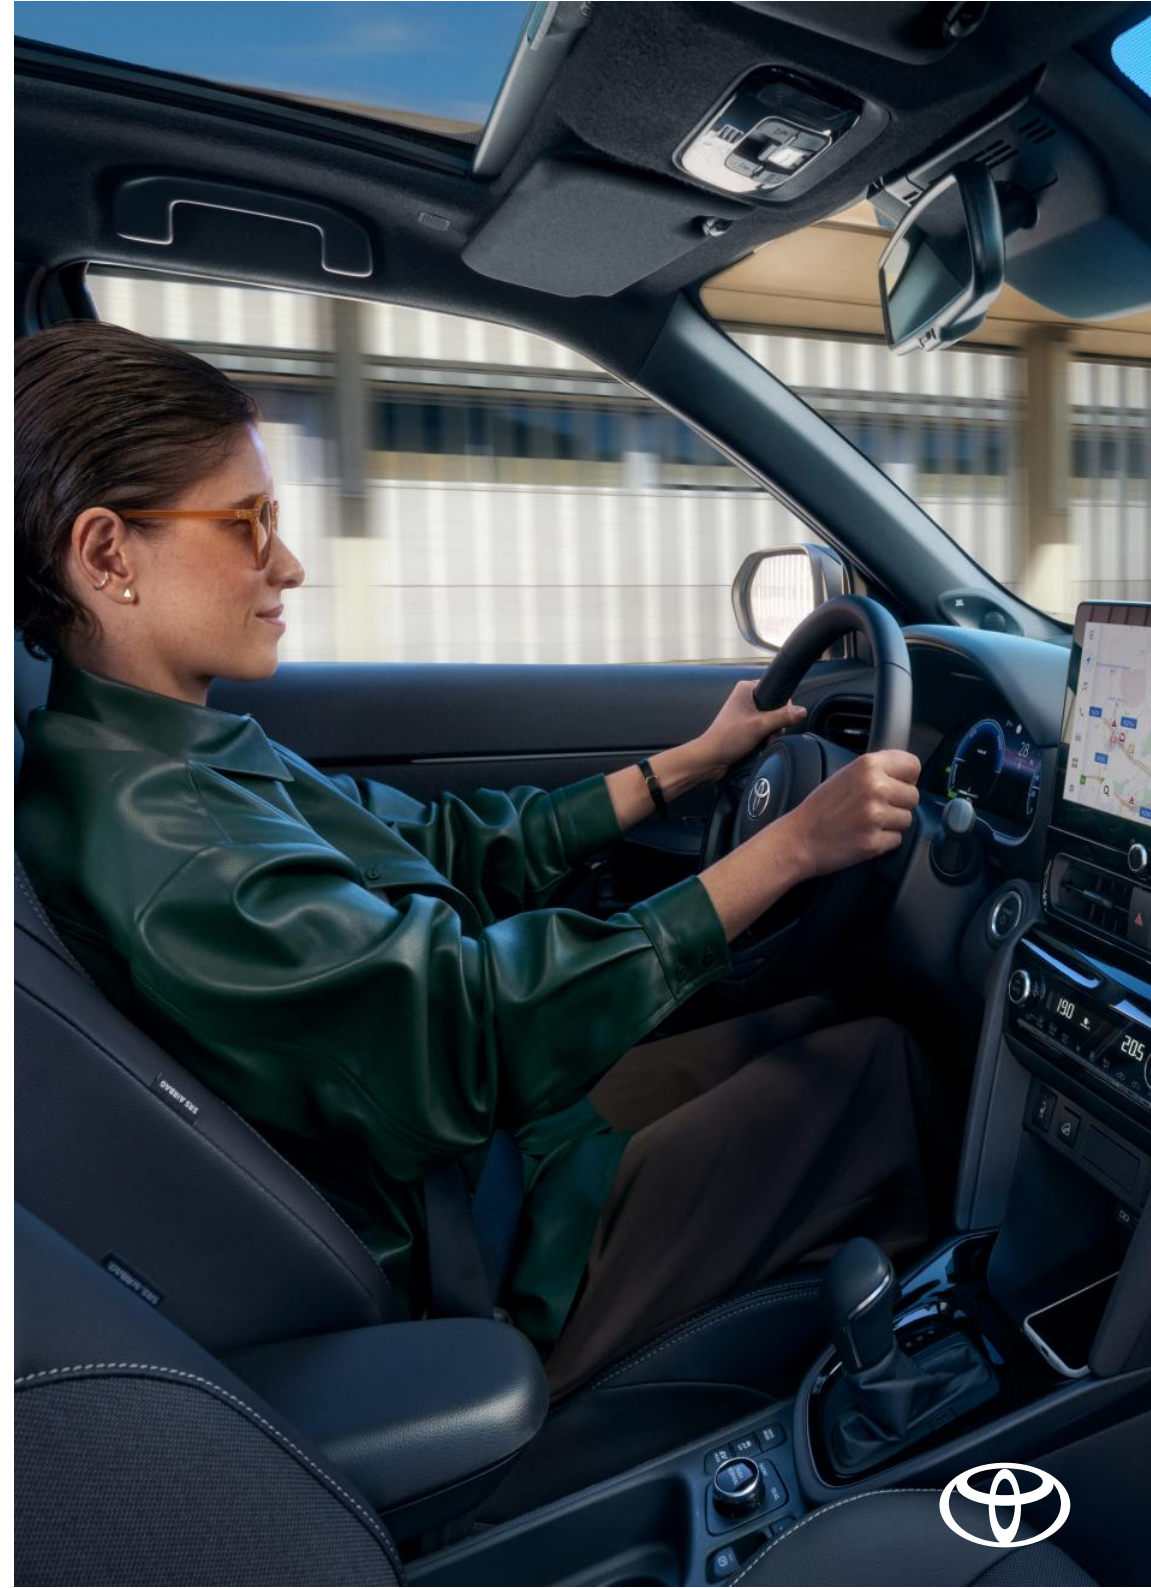

TOYOTA

MANUFACTURER'S WARRANTY

For peace of mind Toyota manufacturer's warranty ensures that every trip runs smoothly with:

Manufacture Warranty

- 3yrs/100,000km - Manufacturer's Warranty
- 3yrs/unlimited mileage - Surface Rust/Paintwork
- 12yrs/unlimited mileage - Corrosion Perforation

Hybrid Warranty

- 5yrs/100,000km - All Hybrid Components (Including Hybrid Battery)
- Up to 15yrs/unlimited mileage Hybrid Battery Warranty once serviced with a Toyota Dealer

For further warranty details contact your Local Toyota Dealer.

YARIS CROSS