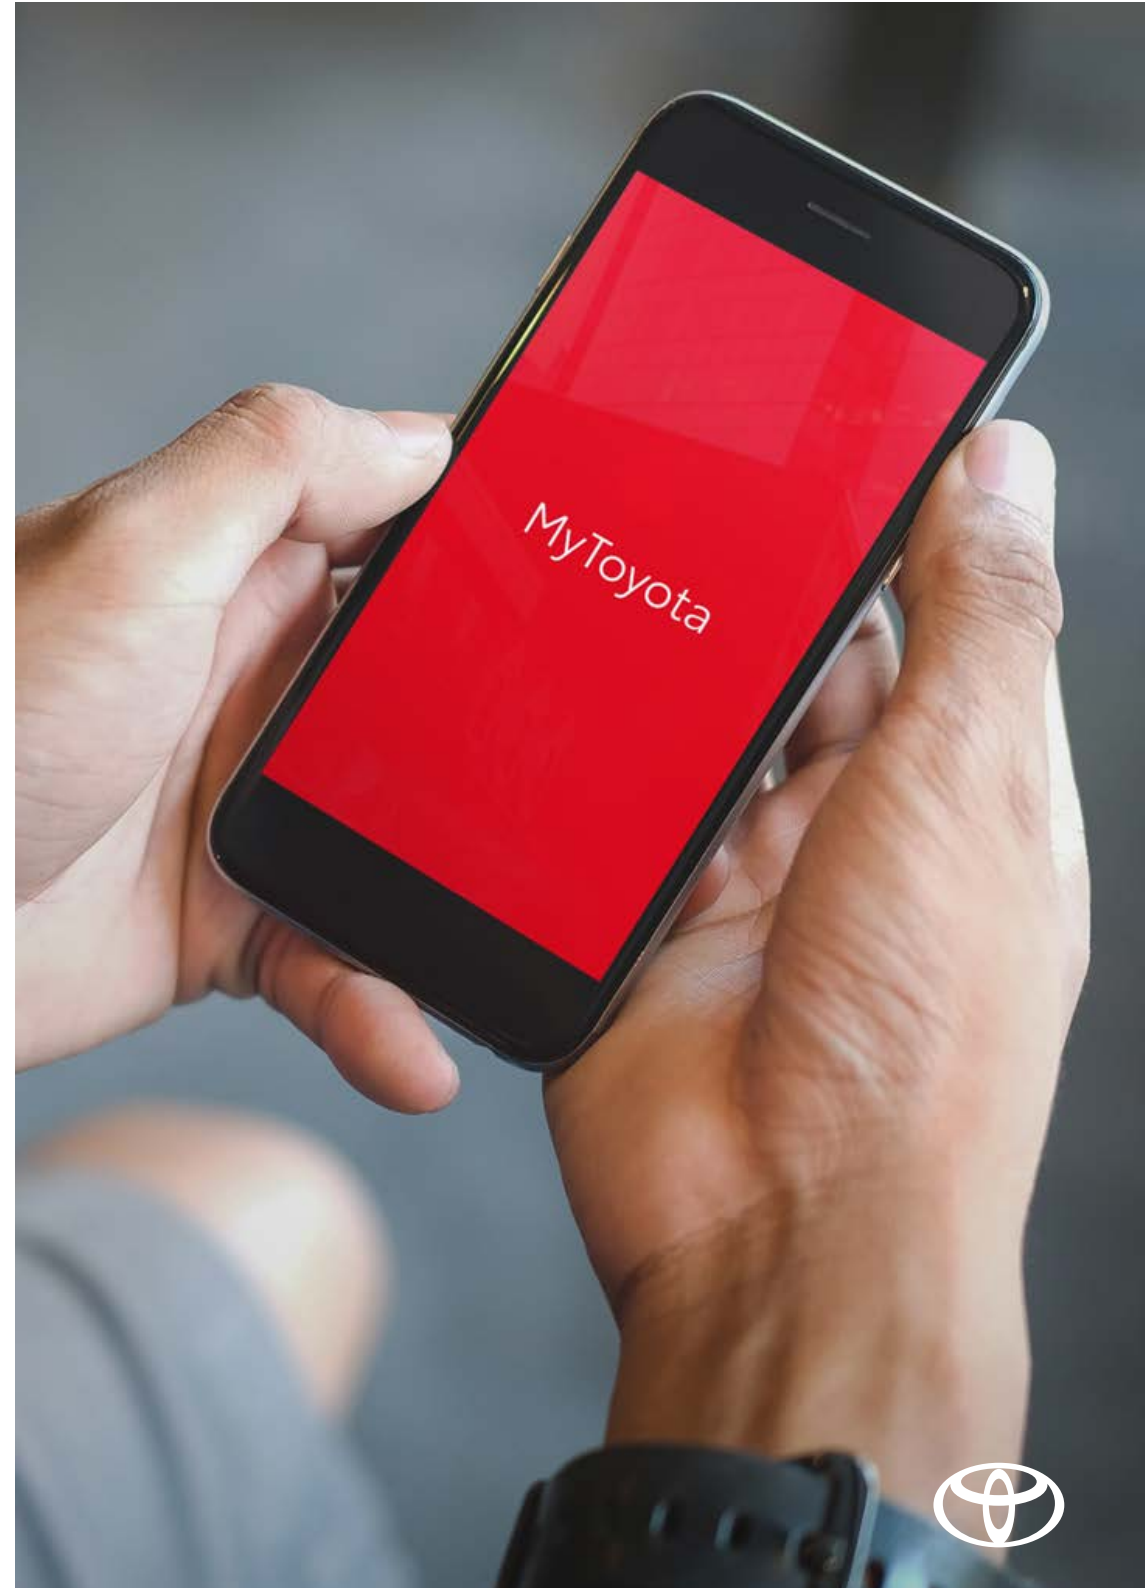

ALWAYS ON THE GO, ALWAYS CONNECTED

The intelligent cockpit keeps everything in sync between your car and smartphone. Designed to make driving easier, the My Toyota App on your smartphone opens up a world of connectivity.

Depending on the model, check your car's battery level, schedule charging and view trip data. Schedule remote A/C to cool and heat your vehicle before driving.

Scan the QR code to learn more about the My Toyota App.