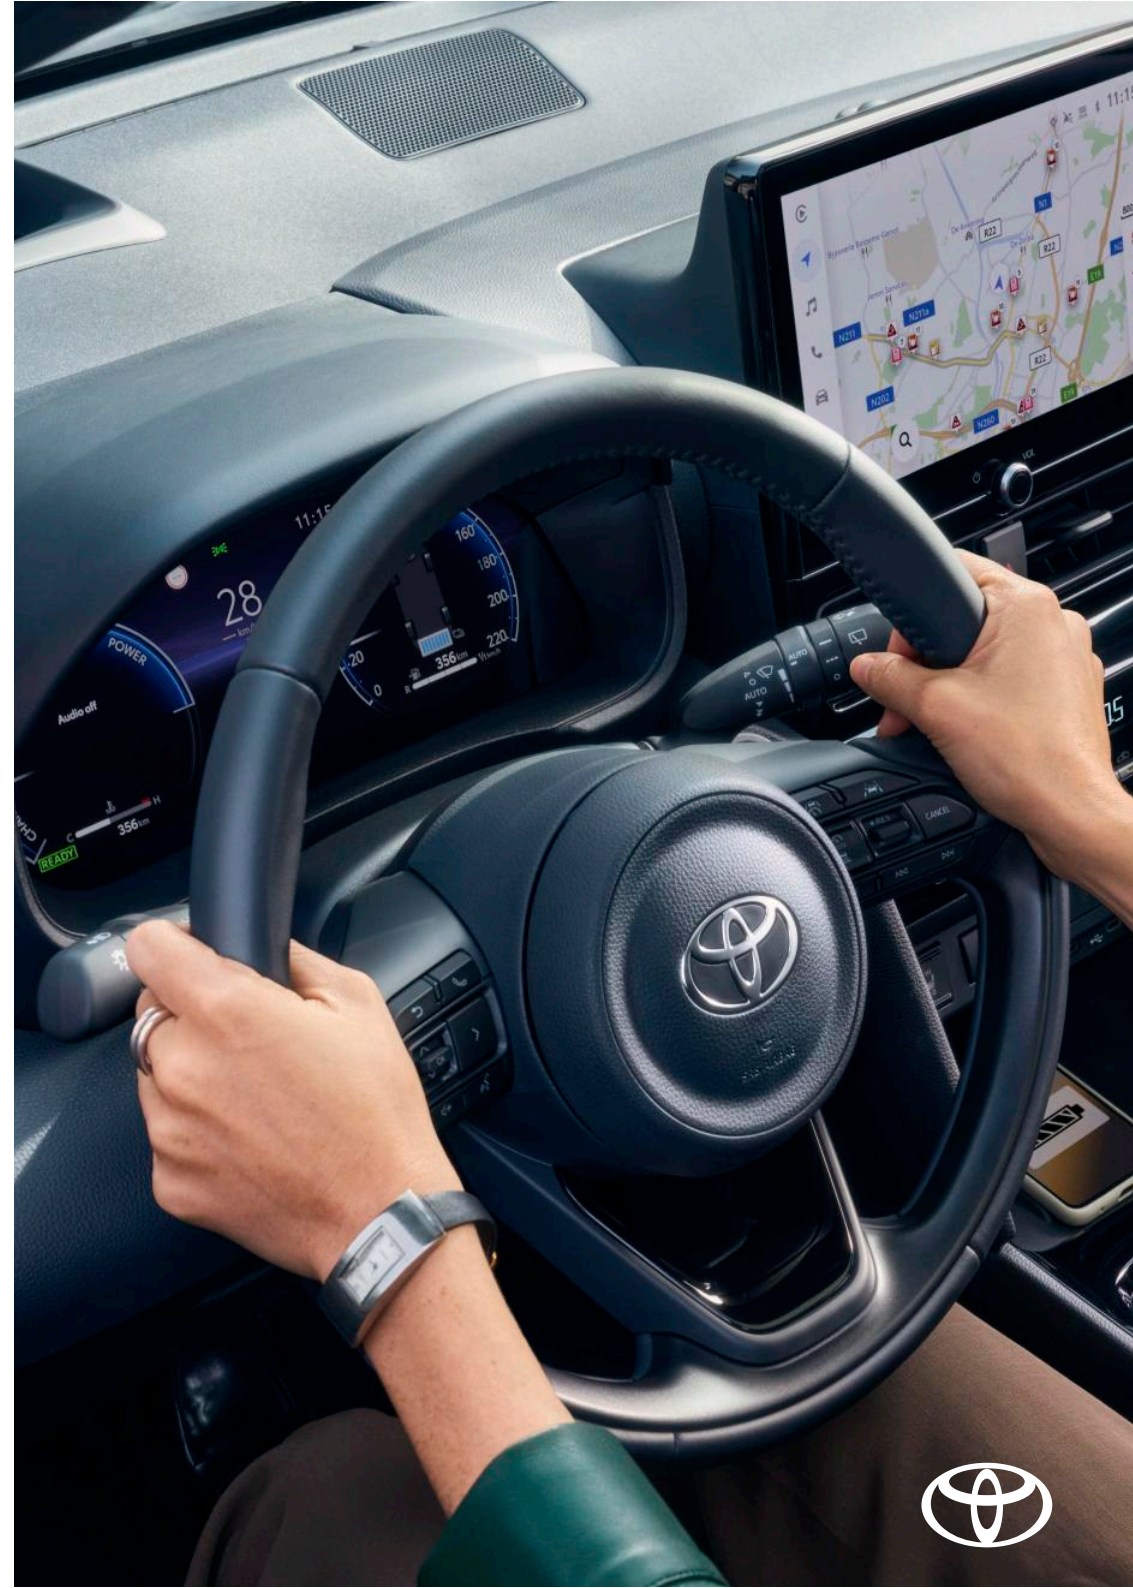

YARIS CROSS

YARIS CROSS

Wherever life leads you, take it in your stride. Blending bold, sophisticated looks with spacious and commanding views of the road, Yaris Cross offers genuine SUV attitude on a scale that fits perfectly into the city and beyond. With the powerful compact crossover driven by an advanced hybrid engine to keep you moving, you'll enjoy the confidence to go anywhere you want, when you want. Drive on.

ALWAYS ON THE GO, ALWAYS CONNECTED

The intelligent cockpit keeps everything in sync between your car and smartphone. Designed to make driving easier, the My Toyota App on your smartphone opens up a world of connectivity.